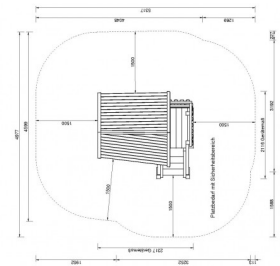

Playhouse ZWERG with terrace - natural

GENERAL INFORMATION

The playhouse ZWERG is a small but fine playhouse for the playground. This house is asymmetric, has a terrace and stairs of aluminium chequer plate and can be delivered natural or coloured. The playhouse is completely pre-installed.

-  **Dimensions:** 2,32 x 2,12 x 2,58
-  **Total height:** 2.58 m
-  **Free fall height:** 0.75 m
-  **Falling area (M):** 4,98 x 5,32
-  **Falling area (M):** 26.5 qm
-  **Age group:** 3 and older
-  **Catalog page:** Page 64