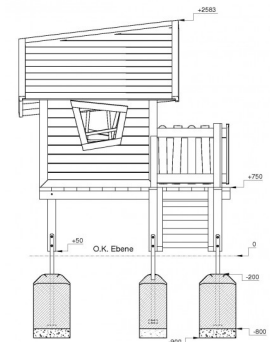

Playhouse ZWERG with terrace - natural

GENERAL INFORMATION

The playhouse ZWERG is a small but fine playhouse for the playground. This house is asymmetric, has a terrace and stairs of aluminium chequer plate and can be delivered natural or coloured. The playhouse is completely pre-installed.

-  **Dimensions:** 2,32 x 2,12 x 2,58
-  **Total height:** 2.58 m
-  **Free fall height:** 0.75 m
-  **Falling area (M):** 4,98 x 5,32
-  **Falling area (M):** 26.5 qm
-  **Age group:** 3 and older
-  **Catalog page:** Page 64