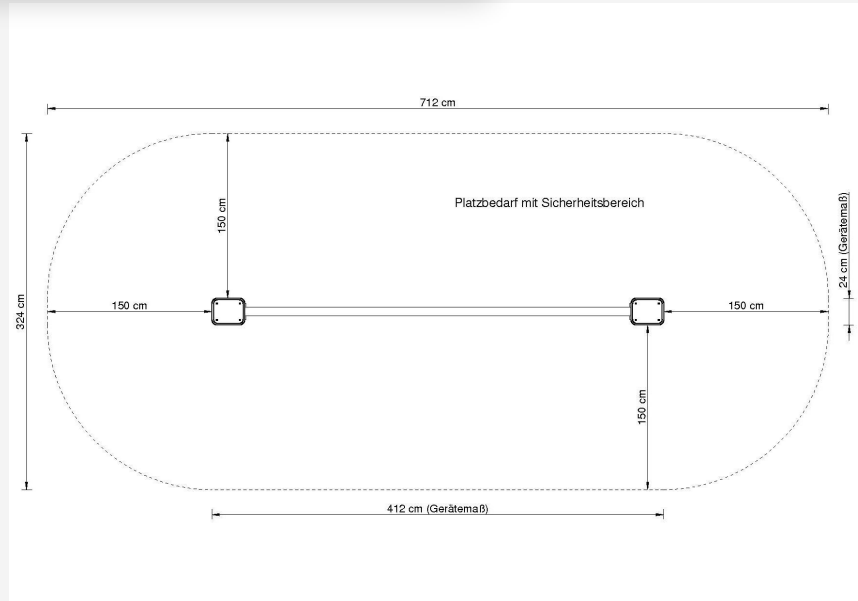

PLAYPARC
Mehr Spielraum für (Bewegung)

NEOSPIEL®
So funktioniert {Spiel}

resistant plastic.

Geprüfte Sicherheit und
Qualität

www.playparc.de – info@playparc.de