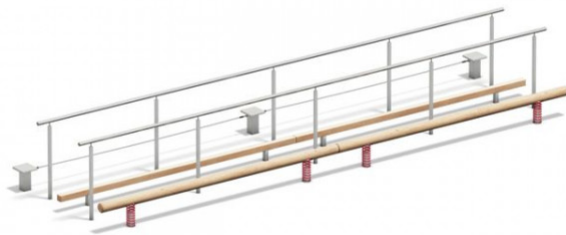

4FCIRCLE® Balancing Module

GENERAL INFORMATION

The balancing module offers three different difficulties to be crossed.
The rails are of stainless steel.

- ⊕ **Dimensions:** 4,12 x 2,23 x 1,18
- ⊕ **Total height:** 1.20 m
- ⊕ **Free fall height:** 0.40 m
- ⊕ **Falling area (M):** 7,12 x 5,23
- 😊 **Age group:** 14 and older
- 📖 **Catalog page:** Page 24