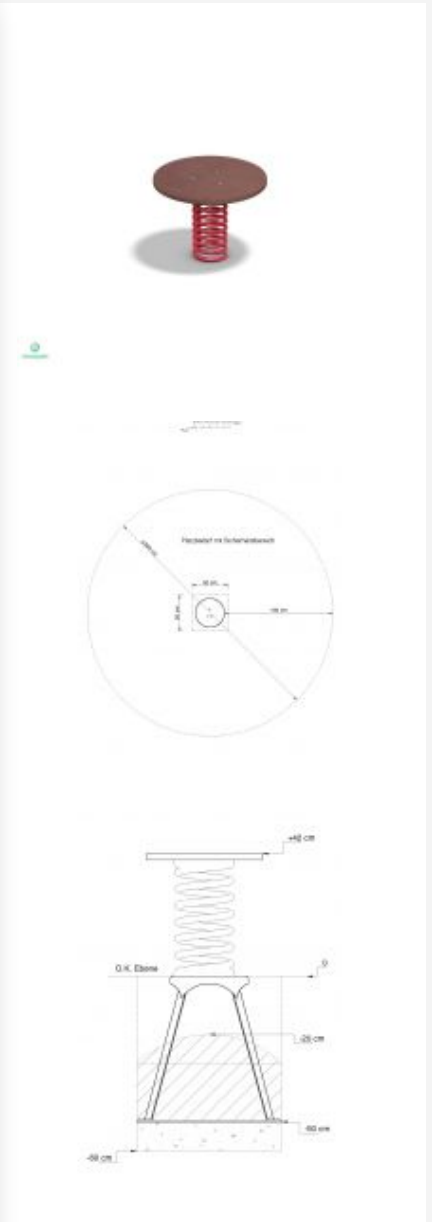

SAFARI-PARC, Spring Disc

GENERAL INFORMATION

- Dimensions:** Ø 0,40 x 0,42
- Total height:** 0,42 m
- Free fall height:** 0,42 m
- Falling area (M):** Ø 3,40
- Falling area (M):** 10,20 qm
- Age group:** 4 and older
- Catalog page:** Page 54

The little people want to master challenges and grow with you. The Safari Parc spring plate is well suited for this and allows children from 4 years of age to train their sense of balance.

MATERIAL

- 200mm spring
- Eingrabanke
- Silk screen printing plate