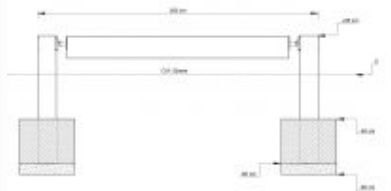

## GENERAL INFORMATION

-  **Dimensions:** 2,53 x 0,20 x 0,36
-  **Total height:** 0,36 m
-  **Free fall height:** 0,36 m
-  **Falling area (M):** 5,54 x 3,20
-  **Falling area (M):** 18,00 qm
-  **Age group:** 4 and older
-  **Catalog page:** Page 57

The FunRun trail is ideal for school playgrounds or other public places. Much of the FunRun devices have a free fall height of less than 60 cm, and for this reason do not require any fall protection. FunRun courses can be built on a fully sealed surface. Devices where grass is required as underground, are marked accordingly. The units can be combined. Feel free to ask, we will be happy to plan your individual FunRun-Course. The FunRun items train the sense of balance and encourage a fun way to exercise on. The devices are made of galvanized steel tubes.