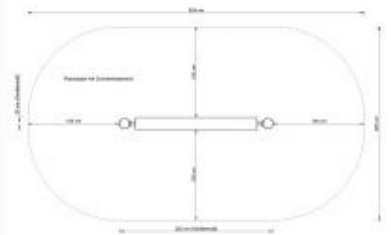

Rolling Log

GENERAL INFORMATION

- **Dimensions:** 2,53 x 0,20 x 0,36
- **Total height:** 0,36 m
- **Free fall height:** 0,36 m
- **Falling area (M):** 5,54 x 3,20
- **Falling area (M):** 18,00 qm
- **Age group:** 4 and older
- **Catalog page:** Page 57

The FunRun trail is ideal for school playgrounds or other public places. Much of the FunRun devices have a free fall height of less than 60 cm, and for this reason do not require any fall protection. FunRun courses can be built on a fully sealed surface. Devices where grass is required as underground, are marked accordingly. The units can be combined. Feel free to ask, we will be happy to plan your individual FunRun-Course. The FunRun items train the sense of balance and encourage a fun way to exercise on. The devices are made of galvanized steel tubes.

Erzeugt am 24.05.2024 um 18:22:01 | PLAYPARC®