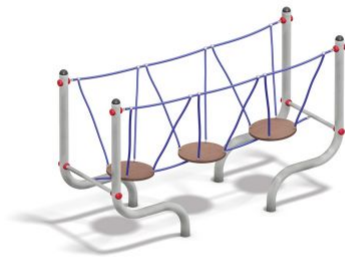

Step by step

GENERAL INFORMATION

-  **Dimensions:** 2,40 x 0,87 x 1,38
-  **Total height:** 1,38 m
-  **Free fall height:** 0,57 m
-  **Falling area (M):** 5,31 x 3,83
-  **Age group:** 3 and older
-  **Catalog page:** Page 57

The FunRun trail is ideal for school playgrounds or other public places. Much of the FunRun devices have a free fall height of less than 60 cm, and for this reason do not require any fall protection. FunRun courses can be build on a fully sealed surface. Devices where grass is required as underground, are marked accordingly. The units can be combined. Feel free to ask, we will be happy to plan your individual FunRun-Course. The FunRun items train the sense of balance and encourage a fun way to exercise on. The devices are made of galvanized steel tubes.