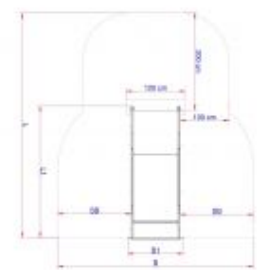

MATERIAL

- Rutschbett 3-lagig = Holz + Dämmstoff + Edelstahlrutschbelag
- Seitenwangen verzinkt